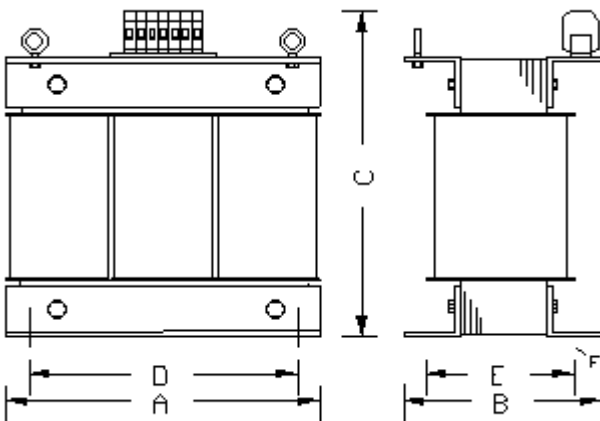

THREE PHASE AUTOTRANSFORMERS FOR STARTING MOTORS

ATV RANGE

Natural air cooling AN type, suitable for indoor installation

Copper Windings. Core and coil resin impregnated by immersion in high temperature grade and tropicalised.

Designed to meet the requirements of IEC292-4 for 50°C ambient temperature

Specification

Rated power:	see below
Input voltage:	400V
Taps:	70% (280V)
No. of starts per hour:	4
Consecutive starts:	2
Max duration of each start-up:	10 sec.
Frequency:	50/60 Hz
Vector group:	star with opening neutral
Isolation class:	F
Protection class:	IP00
Applied standards:	EN61558-2-13

A