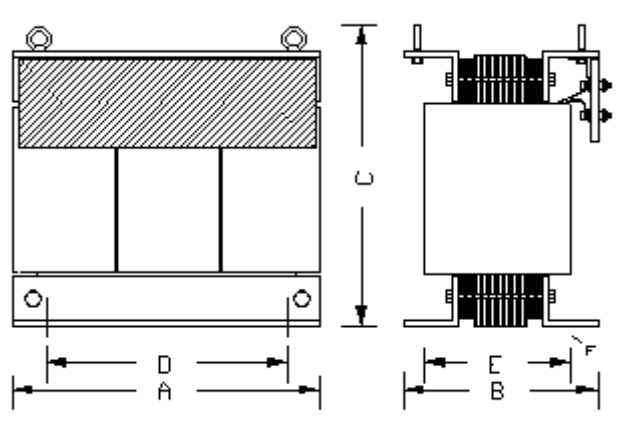

B

Dimensions and weight may be subject to a change without notice

K-FACTOR SRL unipersonale - Via Giotto 9 - 42014 Castellarano (RE) - Italy - VAT# IT 02422010369

R.E.A. of Reggio Emilia: n. 286968 - Company registration number of RE: 02422010369

Tel +39-0536261380 - e-mail: info@kfactor.it - http://www.kfactor.it/en